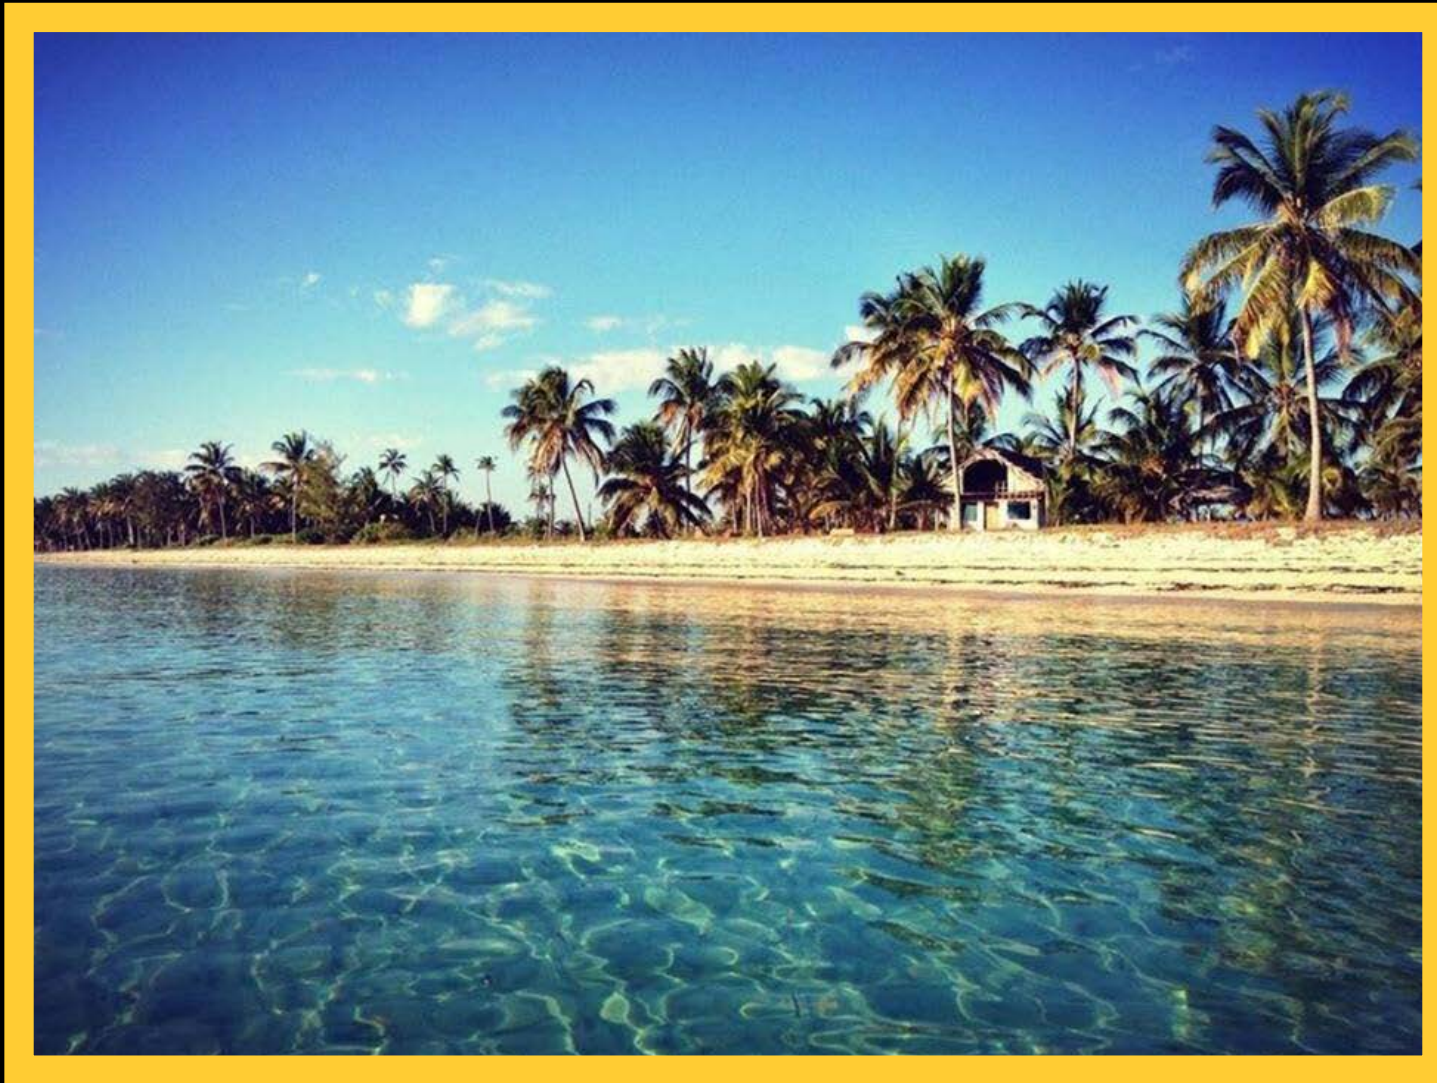

Kilwa Beach Lodge 2019 Rates

www.kilwa.co.tz

Kilwa Beach Lodge 2019 Rates

Beach Front Banda

Bed & Full English Breakfast

1 Adult	60 US\$
2 Adults	80 US\$
Child under 12 sharing (max 2 per room)	15 US\$

Bed, Breakfast & 3 Course Seafood Dinner